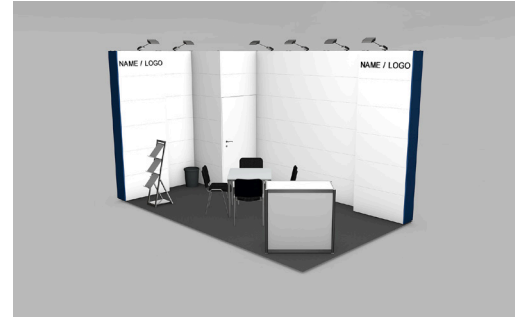

All-Inclusive Package 'PREMIUM'

Indoors – 0 corners	€ 536 pro m²
Indoors – 1 corner	€ 553 pro m²
Indoors – 2 corners	€ 564 pro m²

Incl. AUMA fee, incl. Waste Removal fee, (+VAT if applicable)

- Carpet standard colour grey, free choice of other standard colours at no extra costs
- Lightweight wall panels with shadow gaps, white and 3m high, increase to up to 4m height possible (surcharge applies)
- Walls customisable through targeted application of graphics (e.g. per tile) (surcharge applies)
- Openly designed aisles (no fascia or grid ceiling)
- No classic pre-wall installations (e.g. Octanorm)
- Cabin with lockable door
- Lighting
- Wall section with company name (up to 25 letters per open side)

Overview Furniture All-Inclusive Package

Furniture	12-30m²	over 30m²
	1m x 1m	2m x 2m
Lockable Cabin	1m x 1m	2m x 2m
Table (70 x 70cm), white	1	2
Chairs, black	4	8
Brochure stand	1	1
Spotlights (1 every 3m²)	4-10	11
Sockets	1	2
Waste paper bin	1	2
Coat rack (fitted inside the cabin)	1	1
Information desk (lockable), with 1 barstool (each)	1	2
Shelf, mounted on back wall, white	2	4